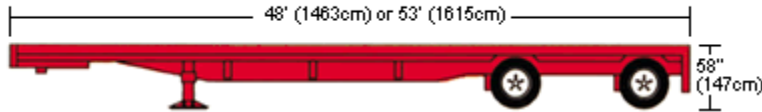

Flat Deck Equipment Specifications Vary Based on Actual Trailer Manufacturer

FLATBED: 48' AND 53' WITH SLIDING REAR AXLE

EXPANDABLE FLATBED: 48' AND 53'

DROP DECK 2 AXLE SPREAD

EXPANDABLE DROP DECK 3 AXLE

10 AXLE HIGH TONNAGE RGN DOUBLE DROP EXPANDABLE

10 AND 13 AXLE HIGH TONNAGE DOUBLE DROP EXPANDABLE (FLOOR DECK)

Flat Deck Equipment Specifications Vary Based on Actual Trailer Manufacturer

19 AXLE EXPANDABLE HIGH TONNAGE