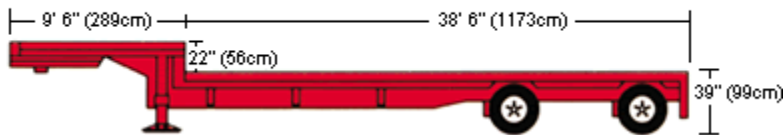

Flat Deck Equipment Specifications Vary Based on Actual Trailer Manufacturer

FLATBED: 48' AND 53' WITH SLIDING REAR AXLE

EXPANDABLE FLATBED: 48' AND 53'

DROP DECK 2 AXLE SPREAD

EXPANDABLE DROP DECK 3 AXLE

10 AXLE HIGH TONNAGE RGN DOUBLE DROP EXPANDABLE

10 AND 13 AXLE HIGH TONNAGE DOUBLE DROP EXPANDABLE (FLOOR DECK)

Flat Deck Equipment Specifications Vary Based on Actual Trailer Manufacturer

19 AXLE EXPANDABLE HIGH TONNAGE