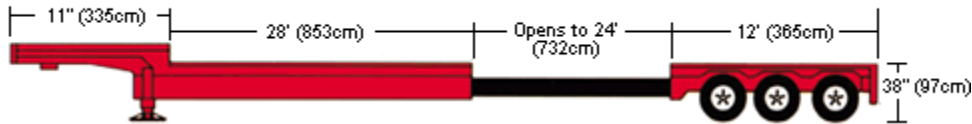

Flat Deck Equipment Specifications Vary Based on Actual Trailer Manufacturer

FLATBED: 48' AND 53' WITH SLIDING REAR AXLE

EXPANDABLE FLATBED: 48' AND 53'

DROP DECK 2 AXLE SPREAD

EXPANDABLE DROP DECK 3 AXLE

10 AXLE HIGH TONNAGE RGN DOUBLE DROP EXPANDABLE

10 AND 13 AXLE HIGH TONNAGE DOUBLE DROP EXPANDABLE (FLOOR DECK)

Flat Deck Equipment Specifications Vary Based on Actual Trailer Manufacturer

19 AXLE EXPANDABLE HIGH TONNAGE